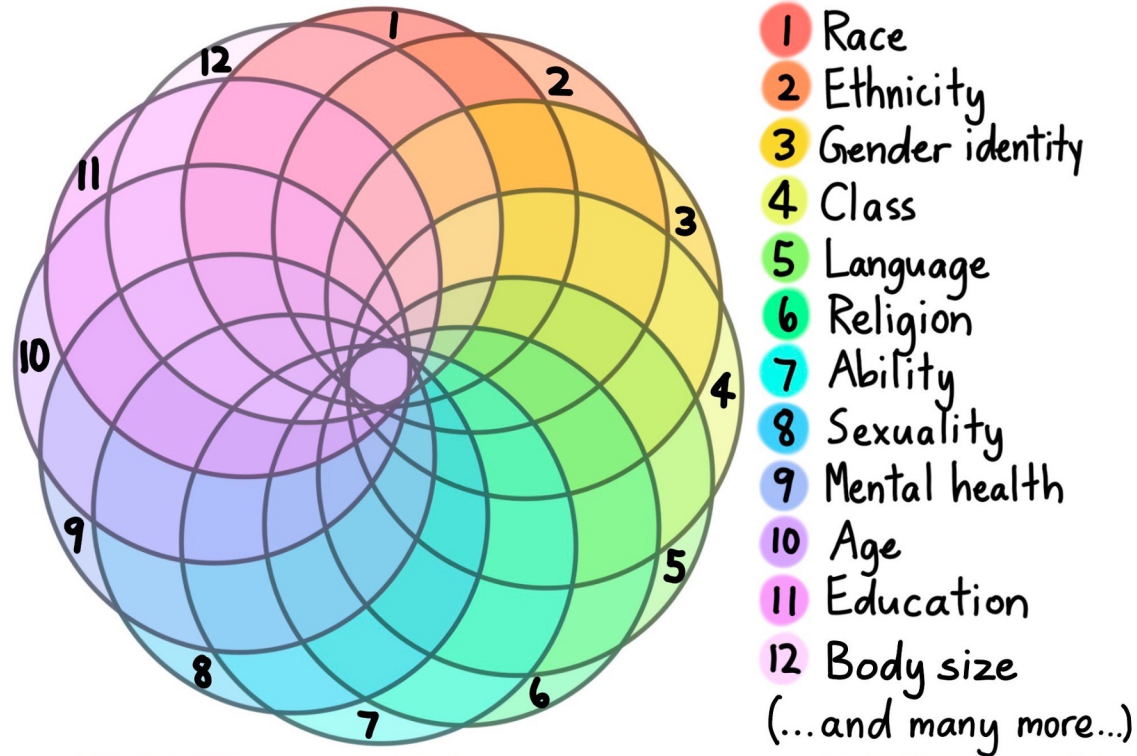

Intersectionality

INTERSECTIONALITY

Intersectionality is a lens through which you can see where power comes and collides, where it locks and intersects. It is the acknowledgement that everyone has their own unique experiences of discrimination and privilege.

- Kimberlé Crenshaw -

@sylviaaduckworth

NAATP
NATIONAL 2023